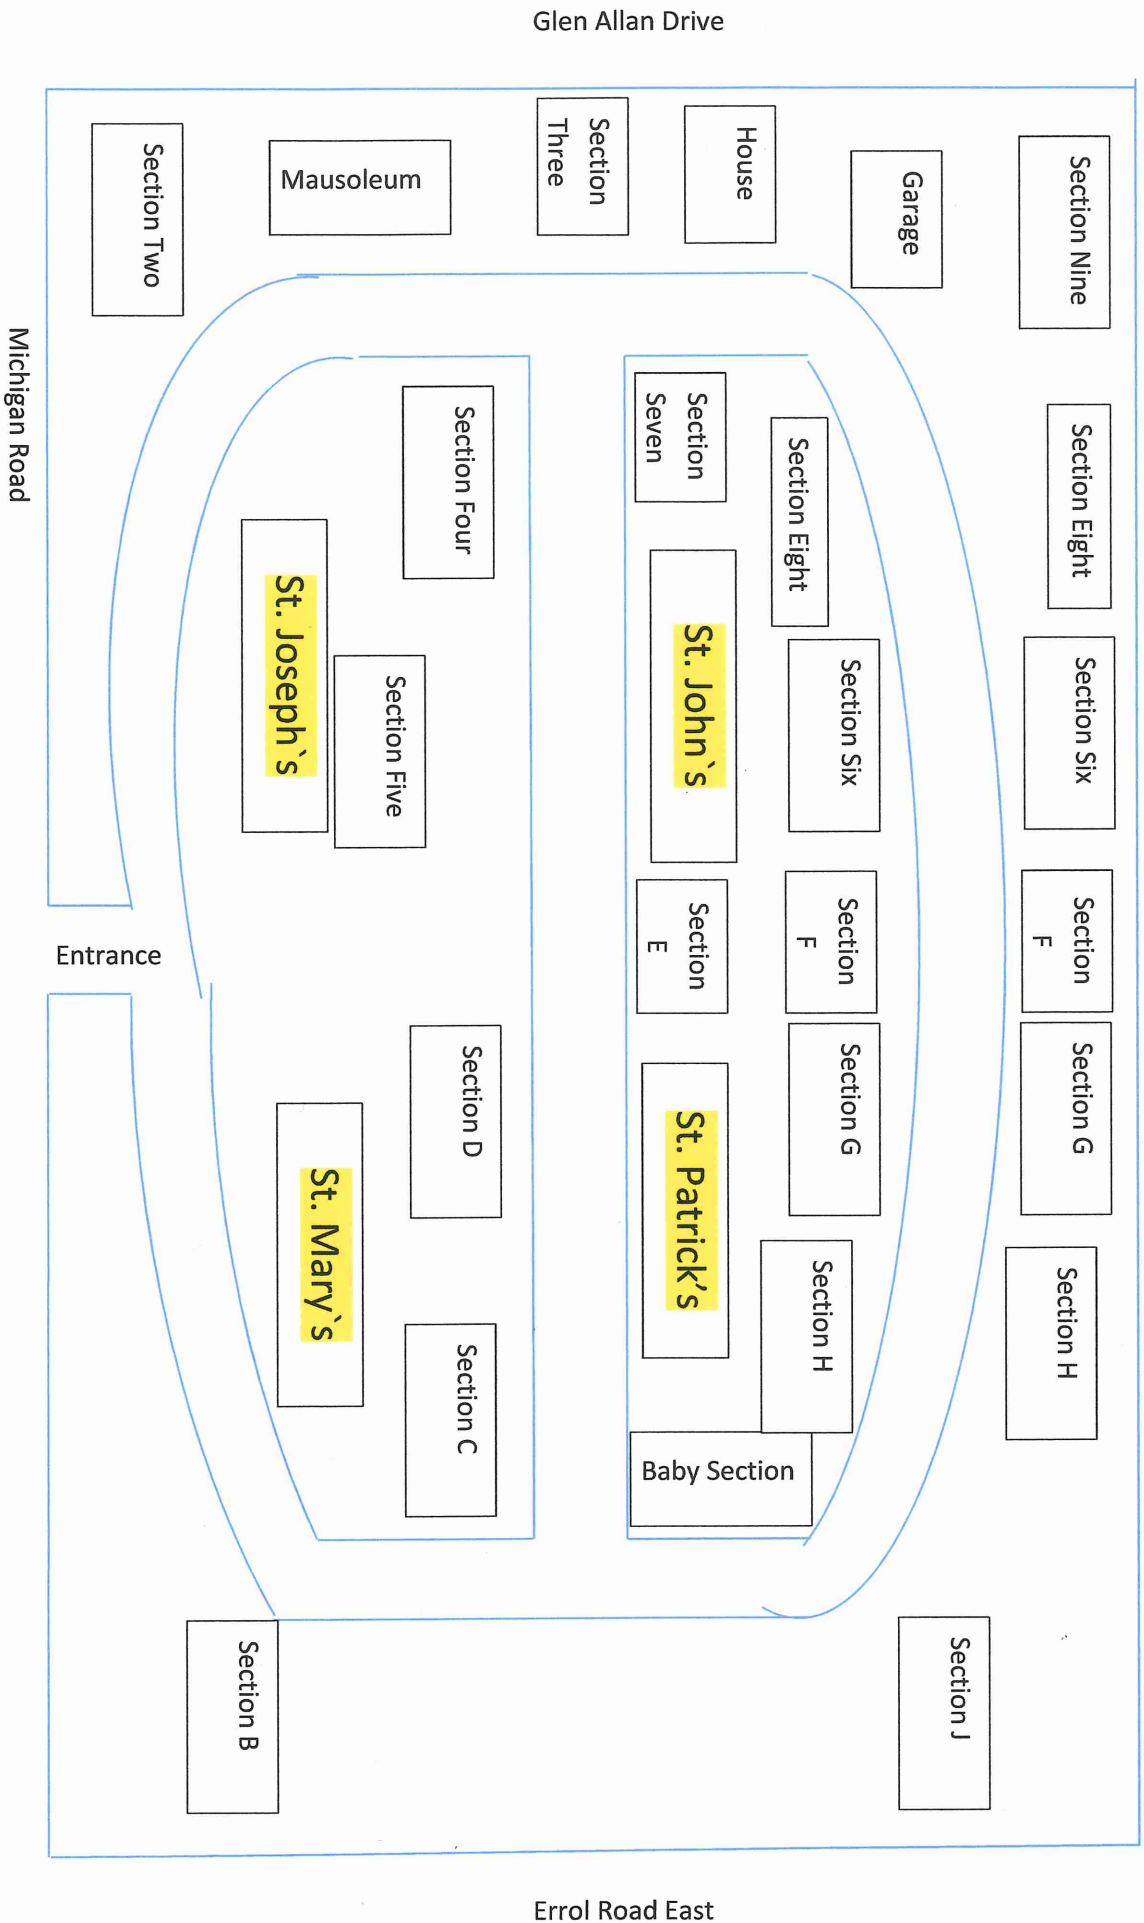

Our Lady of Mercy Cemetery - Sarnia

Glen Allan Drive

Michigan Road

Entrance

Errol Road East